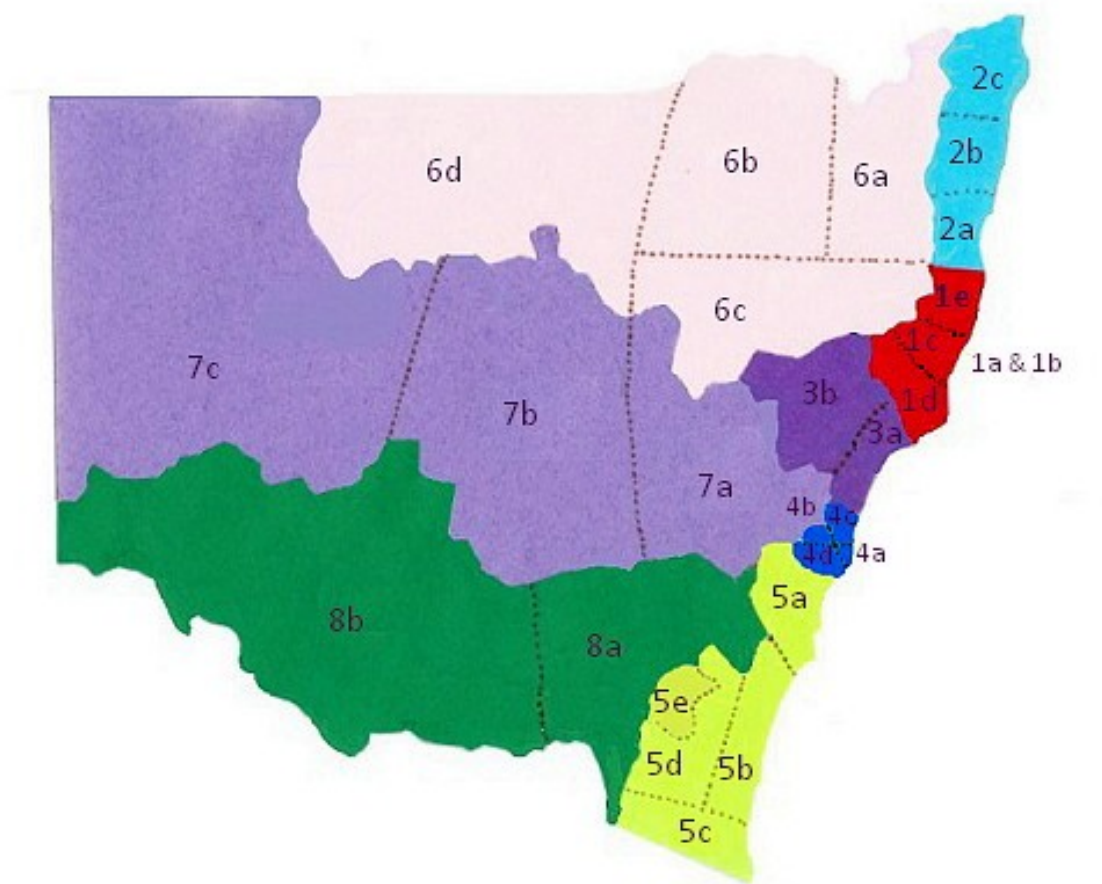

NSW Map Showing Regions and Sub-Regions

1. **PORT MACQUARIE & DISTRICTS** - NSW:PM - 1a to 1e
2. **NORTH COAST** - NSW:NC - 2a to 2c
3. **CENTRAL COAST & HUNTER** - NSW:CC, NSW:H - 3a to 3b
4. **SYDNEY METROPOLITAN** - NSW:Syd - 4a to 4d
5. **SOUTH EAST & ACT** - NSW:SE - 5a to 5e
6. **NORTH WEST** - NSW:SW - 6a to 6c
7. **CENTRAL WEST** - NSW:CW - 7a to 7c
8. **SOUTH WEST** - NSW:SW - 8a to 8b